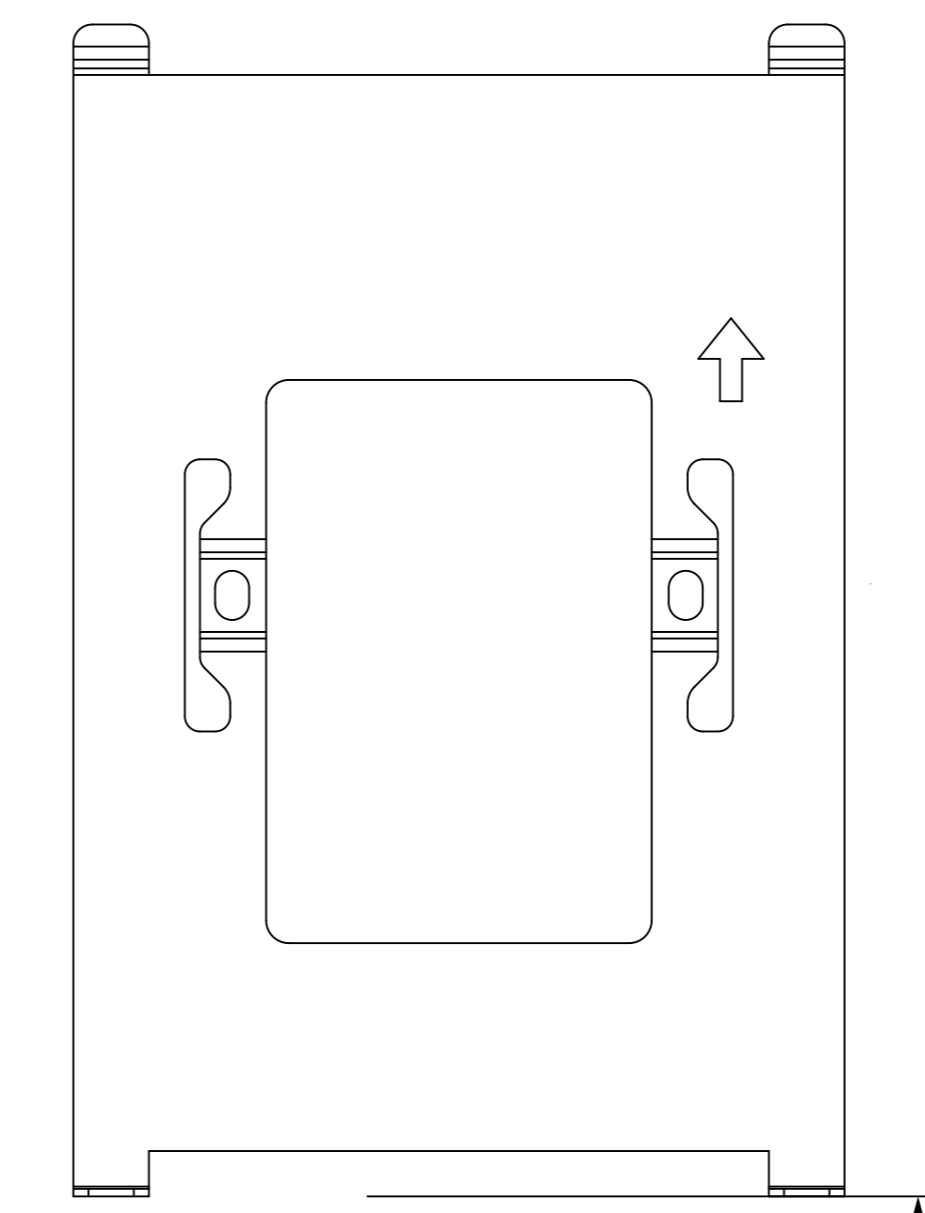

1 FRONT VIEW

3 LEFT VIEW

4 BACK VIEW

6 BOTTOM VIEW

① FRONT VIEW

② RIGHT VIEW

⑤ TOP VIEW

③ LEFT VIEW

④ BACK VIEW

⑥ BOTTOM VIEW

① INDOOR MONITOR FRONT VIEW

1400mm TO BOTTOM OF PANEL

1565.1mm MAX TO TOP OF PANEL

ADA Compliance Requirement

GROUND

② FRONT VIEW: WALL MOUNTING BRACKET PLACEMENT

1403mm TO BOTTOM OF BRACKET

GROUND

③ SIDE VIEW: INDOOR MONITOR ON WALL