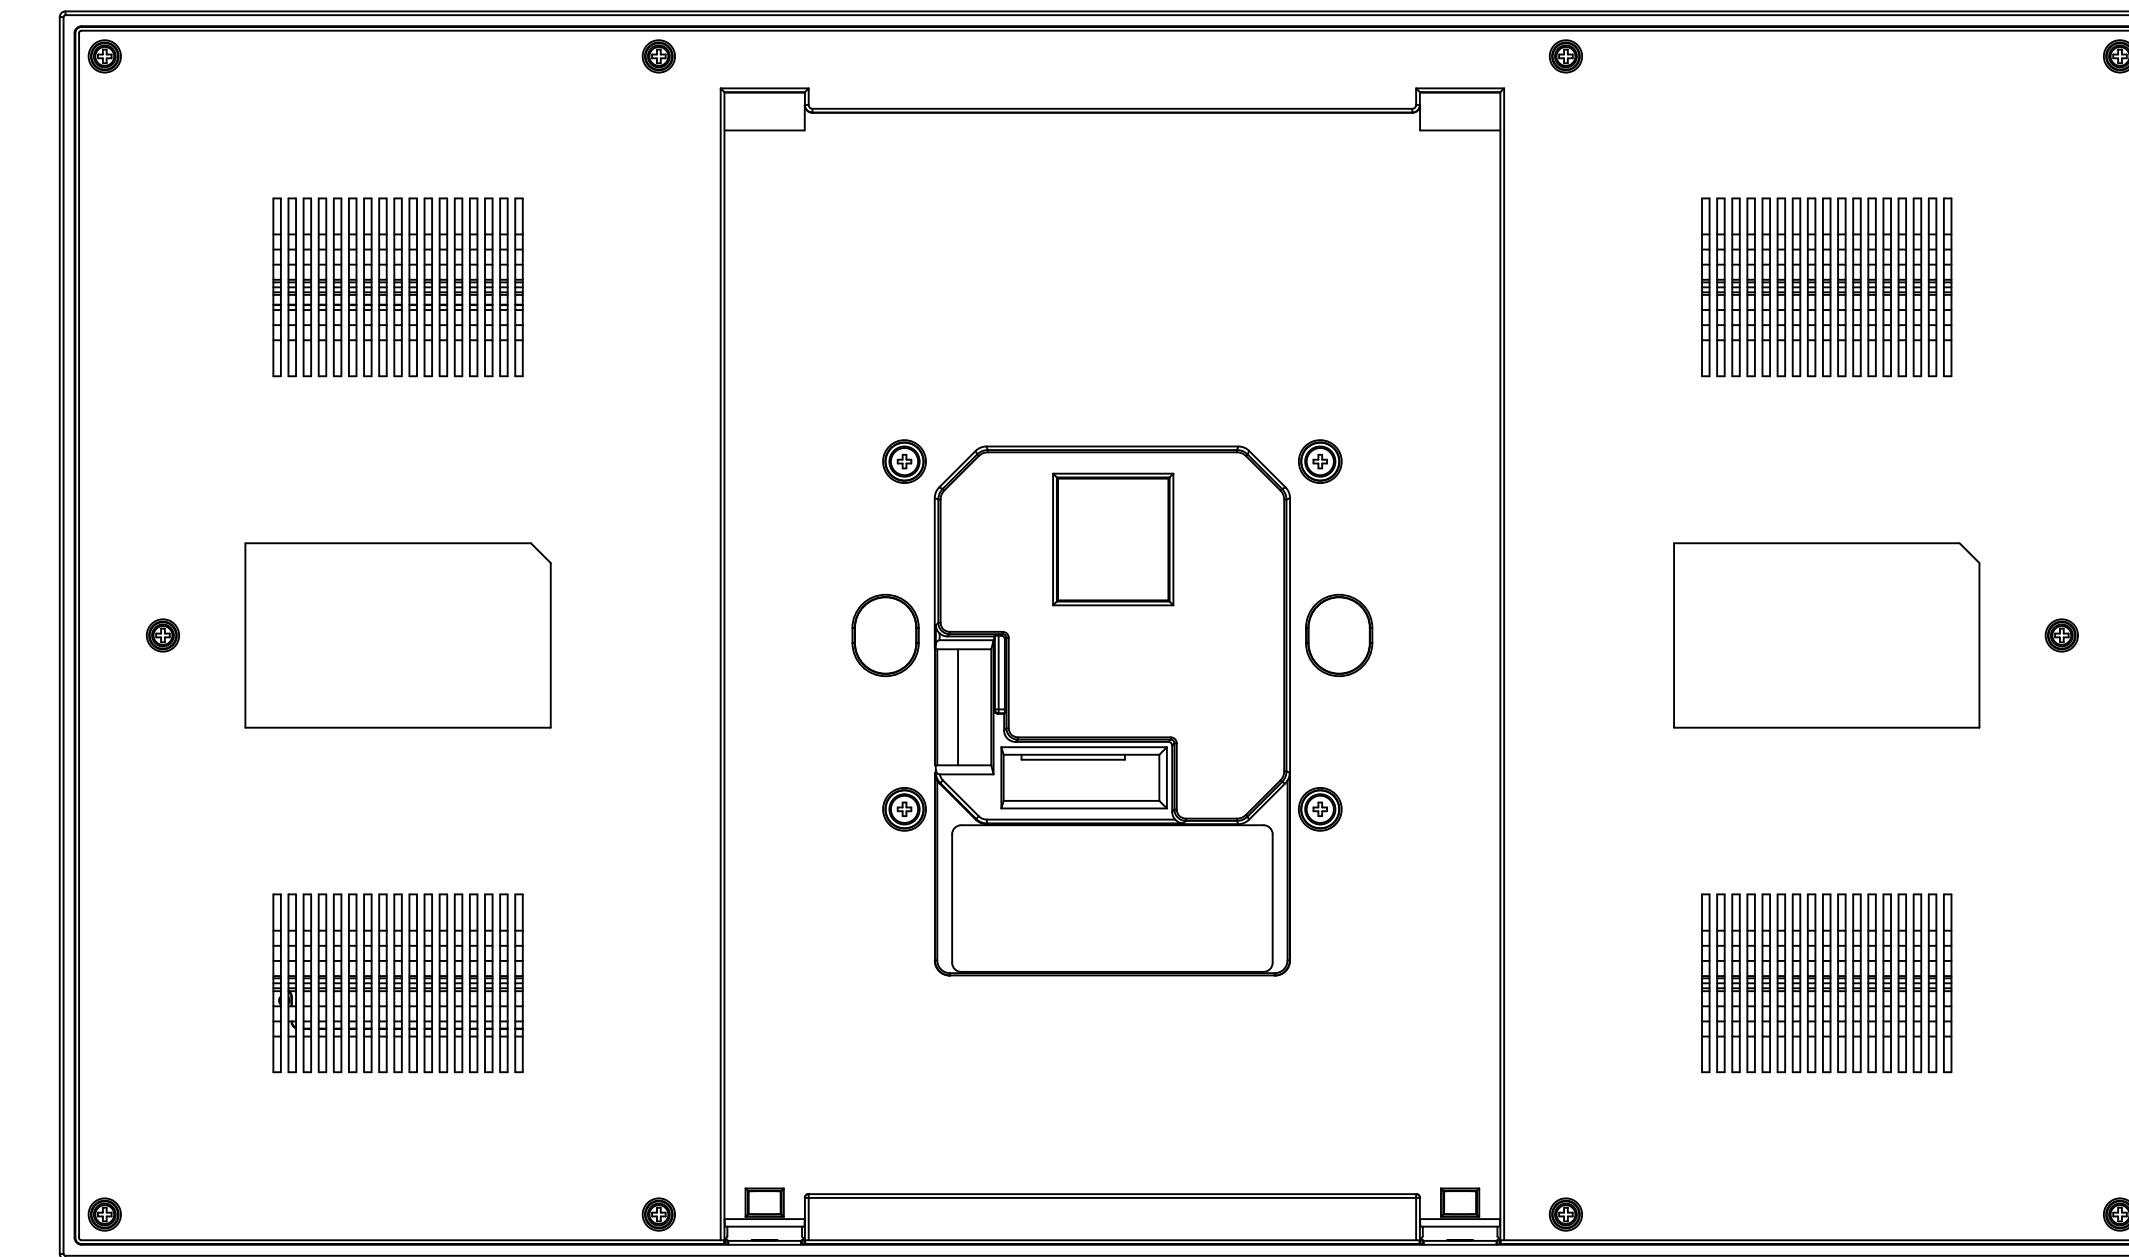

5 TOP VIEW

2 RIGHT VIEW

1 FRONT VIEW

3 LEFT VIEW

4 BACK VIEW

6 BOTTOM VIEW

**Applicable Model**  
S567

**Drawing Title**  
Wall Mounting Bracket  
(Europe)

1 FRONT VIEW

3 LEFT VIEW

4 BACK VIEW

6 BOTTOM VIEW

① FRONT VIEW

② RIGHT VIEW

⑤ TOP VIEW

③ LEFT VIEW

④ BACK VIEW

⑥ BOTTOM VIEW

① INDOOR MONITOR FRONT VIEW

1400mm TO BOTTOM OF PANEL

1565.1mm MAX TO TOP OF PANEL

ADA Compliance Requirement

GROUND

② FRONT VIEW: WALL MOUNTING BRACKET PLACEMENT

1403mm TO BOTTOM OF BRACKET

GROUND

③ SIDE VIEW: INDOOR MONITOR ON WALL