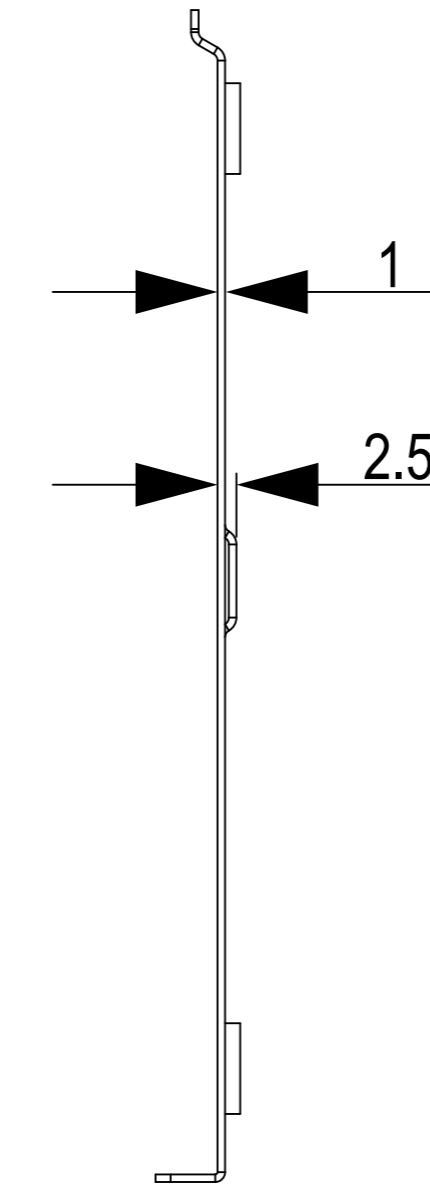

5 TOP VIEW

2 RIGHT VIEW

1 FRONT VIEW

3 LEFT VIEW

4 BACK VIEW

6 BOTTOM VIEW

**Applicable Model**  
S567

**Drawing Title**  
Wall Mounting Bracket  
(Europe)

**Drawing Unit**  
mm

**Drawing Scale**  
Not to scale

**DRAFT  
CHANGE TO  
SUBJECT**

**Last Revised**  
Mar 07,2022

**Drawing Version**  
V1.0

**Page**  
2of4

5 TOP VIEW

2 RIGHT VIEW

1 FRONT VIEW

3 LEFT VIEW

4 BACK VIEW

6 BOTTOM VIEW

① FRONT VIEW

② RIGHT VIEW

⑤ TOP VIEW

③ LEFT VIEW

④ BACK VIEW

⑥ BOTTOM VIEW

① INDOOR MONITOR FRONT VIEW

1400mm TO BOTTOM OF PANEL

1565.1mm MAX TO TOP OF PANEL

ADA Compliance Requirement

GROUND

② FRONT VIEW: WALL MOUNTING BRACKET PLACEMENT