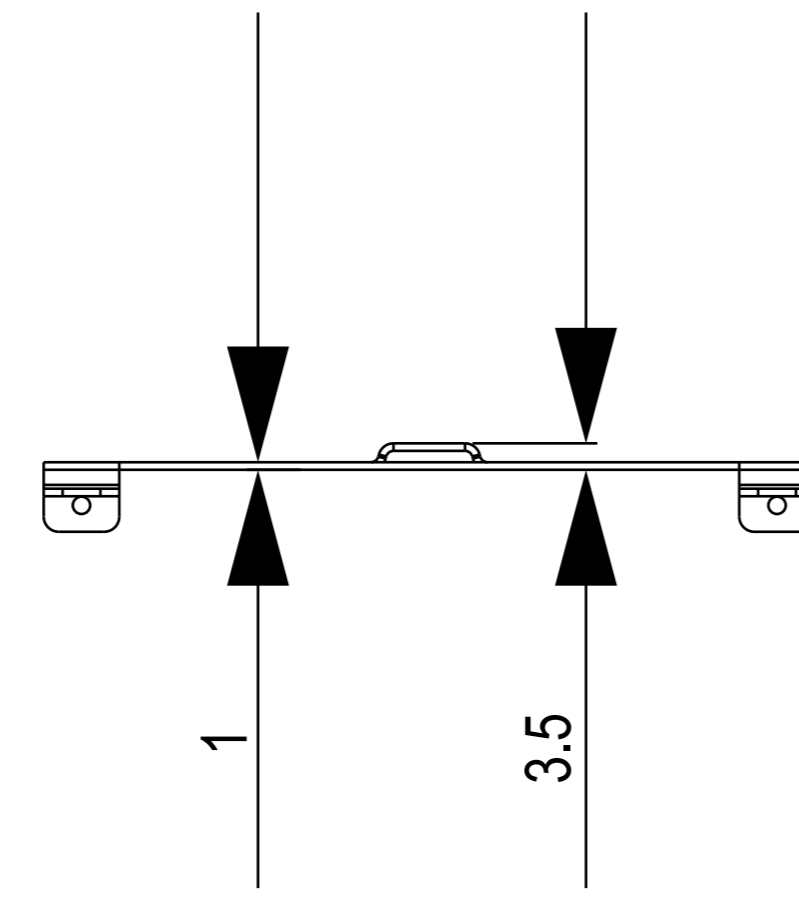

1 FRONT VIEW

3 LEFT VIEW

4 BACK VIEW

6 BOTTOM VIEW

① FRONT VIEW

② RIGHT VIEW

⑤ TOP VIEW

③ LEFT VIEW

④ BACK VIEW

⑥ BOTTOM VIEW

① INDOOR MONITOR FRONT VIEW

1400mm TO BOTTOM OF PANEL

1565.1mm MAX TO TOP OF PANEL

ADA Compliance Requirement

GROUND

② FRONT VIEW: WALL MOUNTING BRACKET PLACEMENT

1403mm TO BOTTOM OF BRACKET

GROUND

③ SIDE VIEW: INDOOR MONITOR ON WALL