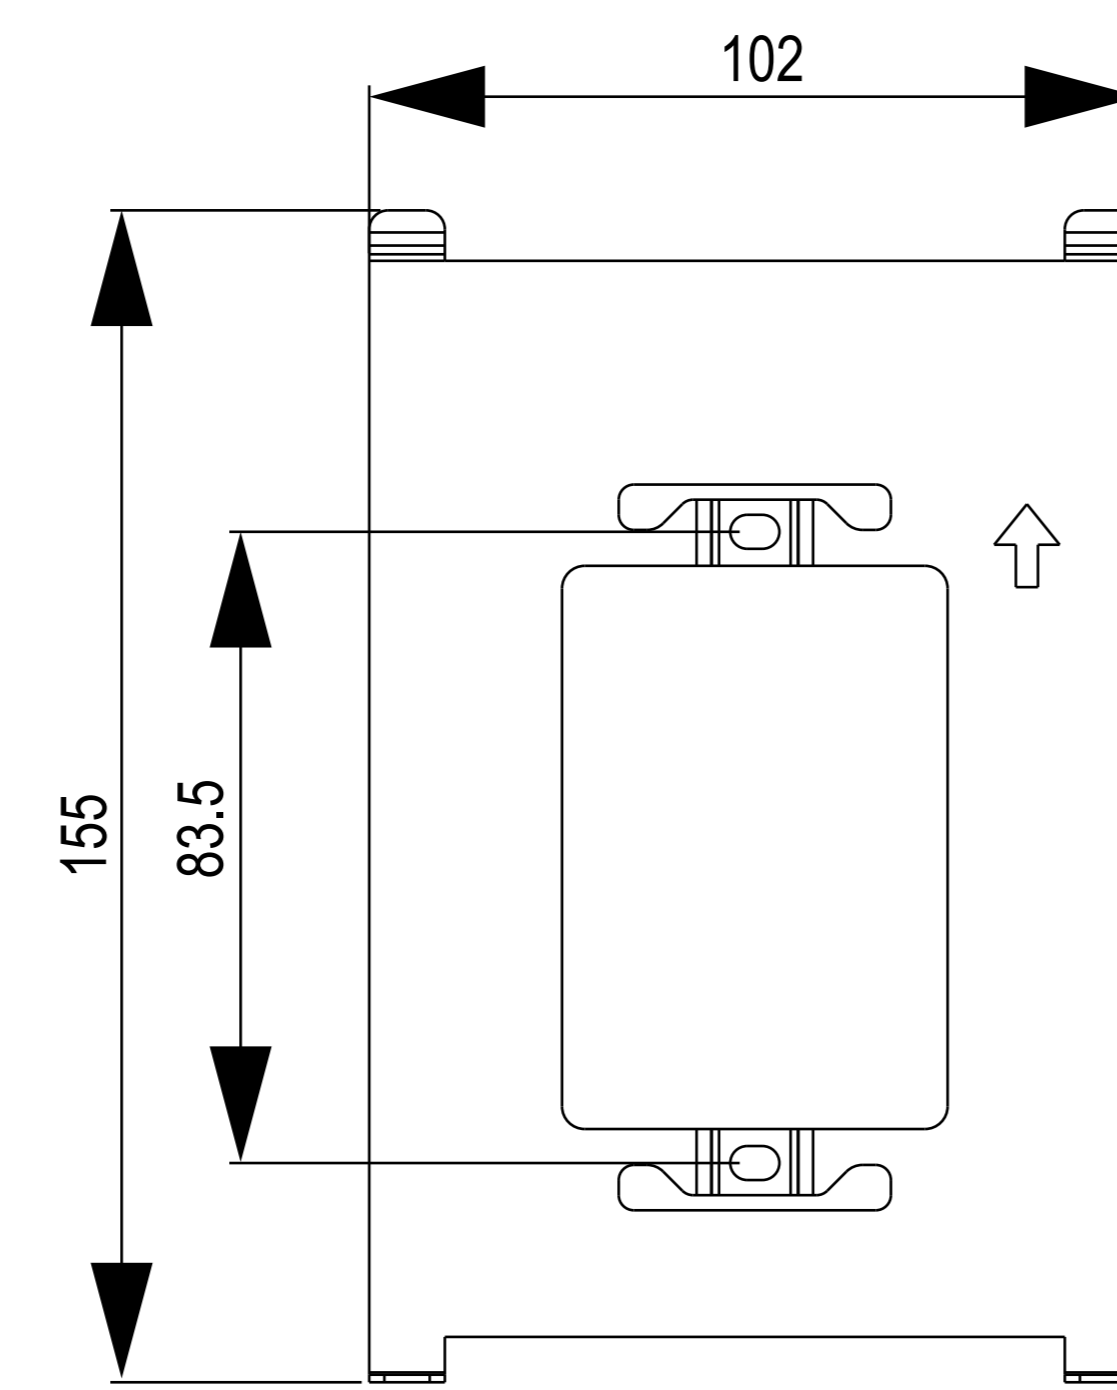

5 TOP VIEW

2 RIGHT VIEW

1 FRONT VIEW

3 LEFT VIEW

4 BACK VIEW

6 BOTTOM VIEW

**Applicable Model**  
S567

**Drawing Title**  
Wall Mounting Bracket  
(Europe)

1 FRONT VIEW

3 LEFT VIEW

4 BACK VIEW

6 BOTTOM VIEW

① FRONT VIEW

② RIGHT VIEW

⑤ TOP VIEW

③ LEFT VIEW

④ BACK VIEW

⑥ BOTTOM VIEW

① INDOOR MONITOR FRONT VIEW

1400mm TO BOTTOM OF PANEL

1565.1mm MAX TO TOP OF PANEL

ADA Compliance Requirement

GROUND

② FRONT VIEW: WALL MOUNTING BRACKET PLACEMENT

1403mm TO BOTTOM OF BRACKET

GROUND

③ SIDE VIEW: INDOOR MONITOR ON WALL