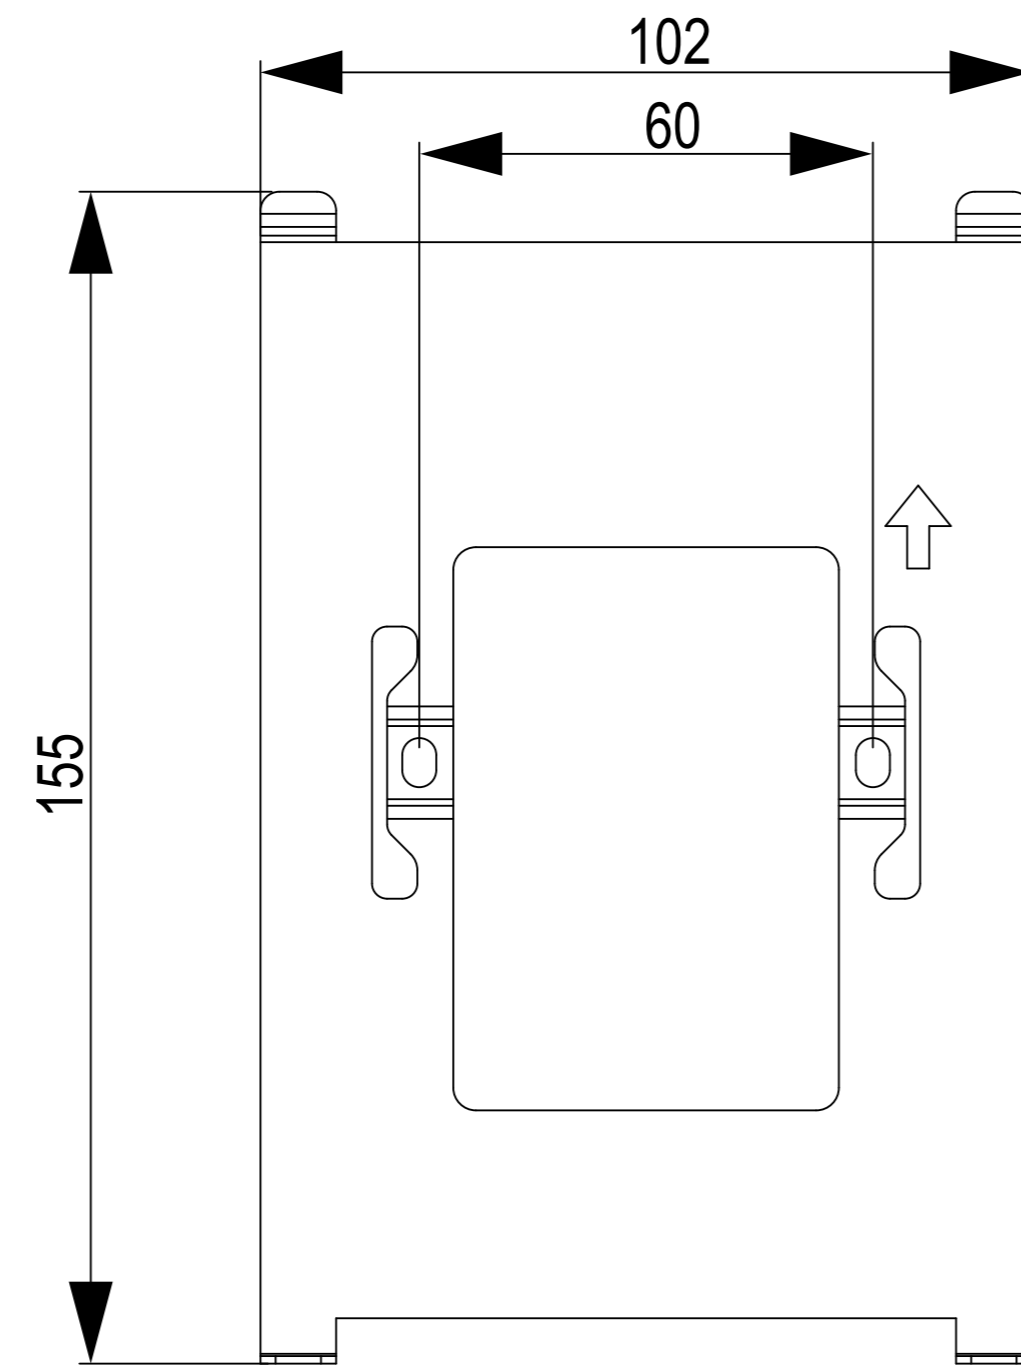

5 TOP VIEW

2 RIGHT VIEW

1 FRONT VIEW

3 LEFT VIEW

4 BACK VIEW

6 BOTTOM VIEW

**Applicable Model**  
S567

**Drawing Title**  
Wall Mounting Bracket  
(Europe)

1 FRONT VIEW

3 LEFT VIEW

4 BACK VIEW

6 BOTTOM VIEW

① FRONT VIEW

② RIGHT VIEW

⑤ TOP VIEW

③ LEFT VIEW

④ BACK VIEW

⑥ BOTTOM VIEW

① INDOOR MONITOR FRONT VIEW

1400mm TO BOTTOM OF PANEL

1565.1mm MAX TO TOP OF PANEL

ADA Compliance Requirement

GROUND

② FRONT VIEW: WALL MOUNTING BRACKET PLACEMENT

1403mm TO BOTTOM OF BRACKET

GROUND

③ SIDE VIEW: INDOOR MONITOR ON WALL