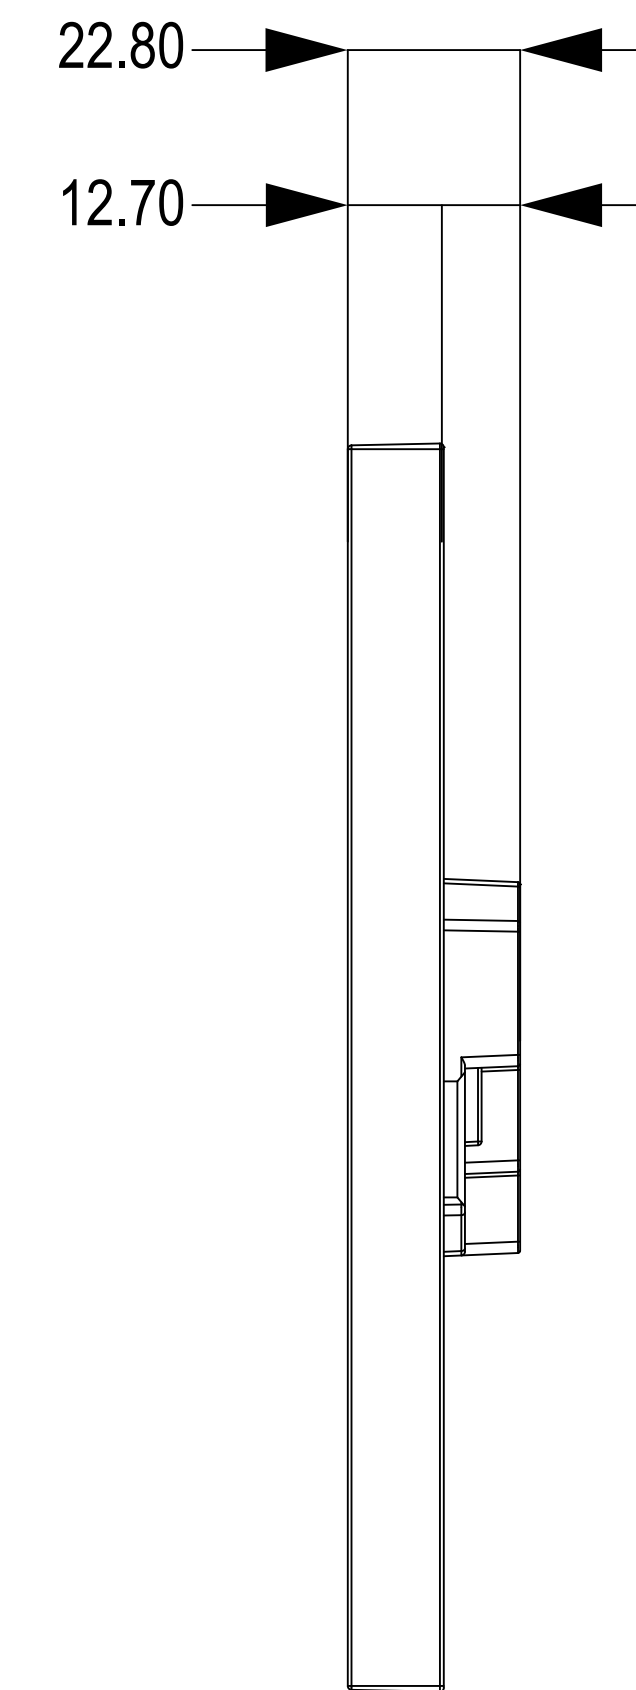

5 TOP VIEW

2 RIGHT VIEW

1 FRONT VIEW

3 LEFT VIEW

4 BACK VIEW

6 BOTTOM VIEW

**Applicable Model**  
S567

**Drawing Title**  
Wall Mounting Bracket  
(Europe)

**Drawing Unit**  
mm

**Drawing Scale**  
Not to scale

**DRAFT  
CHANGE TO  
SUBJECT**

**Last Revised**  
Mar 07,2022

**Drawing Version**  
V1.0

**Page**  
2of4

5 TOP VIEW

2 RIGHT VIEW

1 FRONT VIEW

3 LEFT VIEW

4 BACK VIEW

6 BOTTOM VIEW

① FRONT VIEW

② RIGHT VIEW

⑤ TOP VIEW

③ LEFT VIEW

④ BACK VIEW

⑥ BOTTOM VIEW

① INDOOR MONITOR FRONT VIEW

1400mm TO BOTTOM OF PANEL

1565.1mm MAX TO TOP OF PANEL

ADA Compliance Requirement

GROUND

② FRONT VIEW: WALL MOUNTING BRACKET PLACEMENT